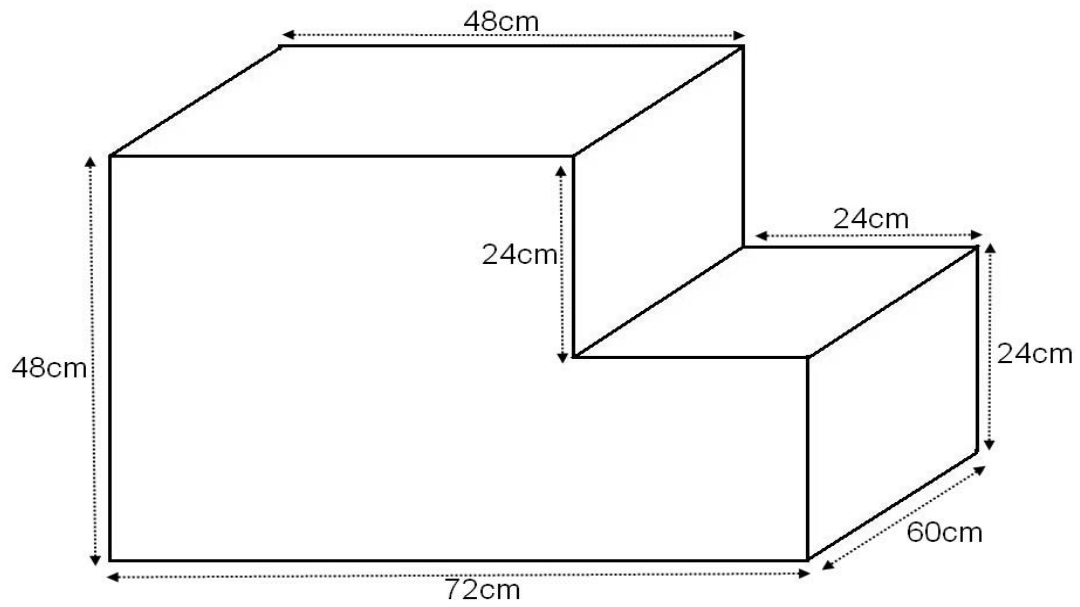

# Foam steps (1 step) COD 244-T2

**L 72cm\* l 60cm\* H 48cm**

**artimex sport**  
equipment