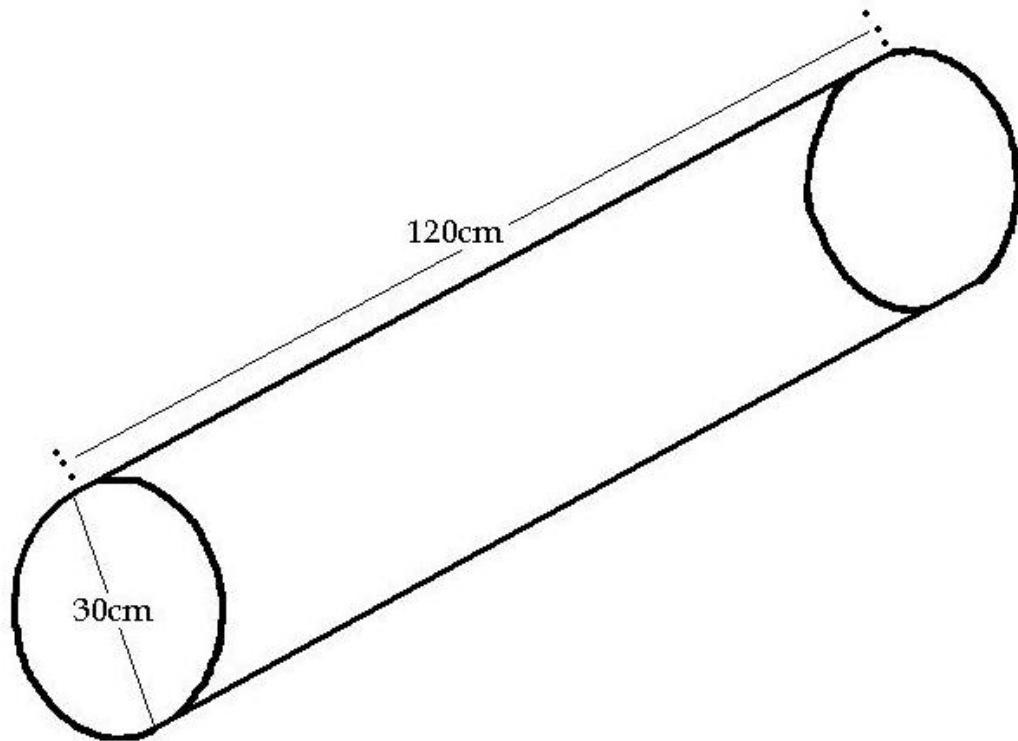

Cylinder foam (120cm) Code 244-M

$\Phi 30\text{cm} * L 120\text{cm}$

artimex sport
equipment