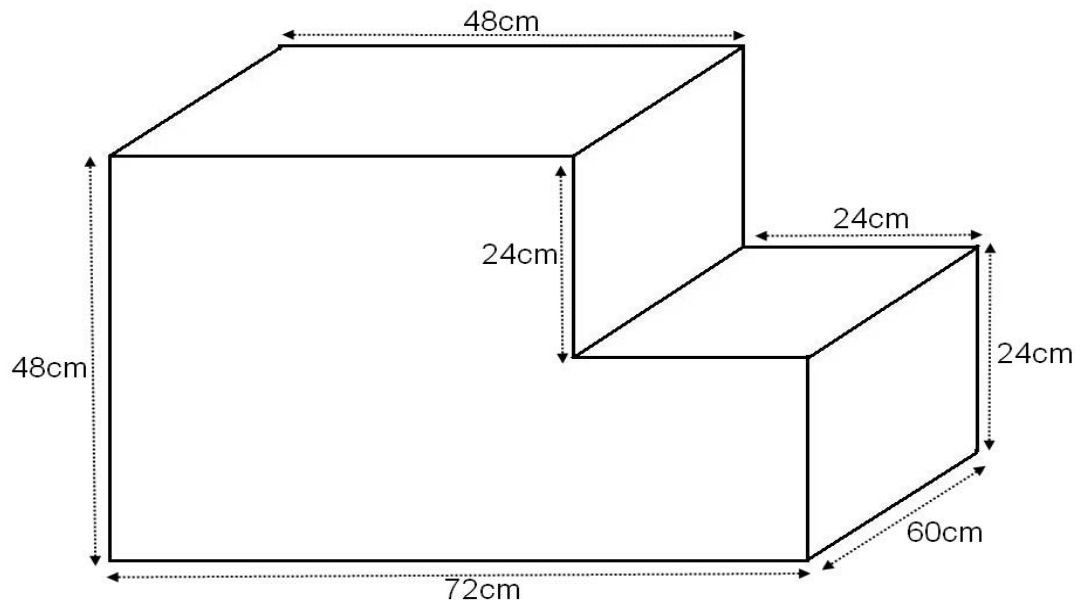

Treppe, 1 Stufe. Code 244-T2

L 72cm* l 60cm* H 48cm

artimex sport
equipment